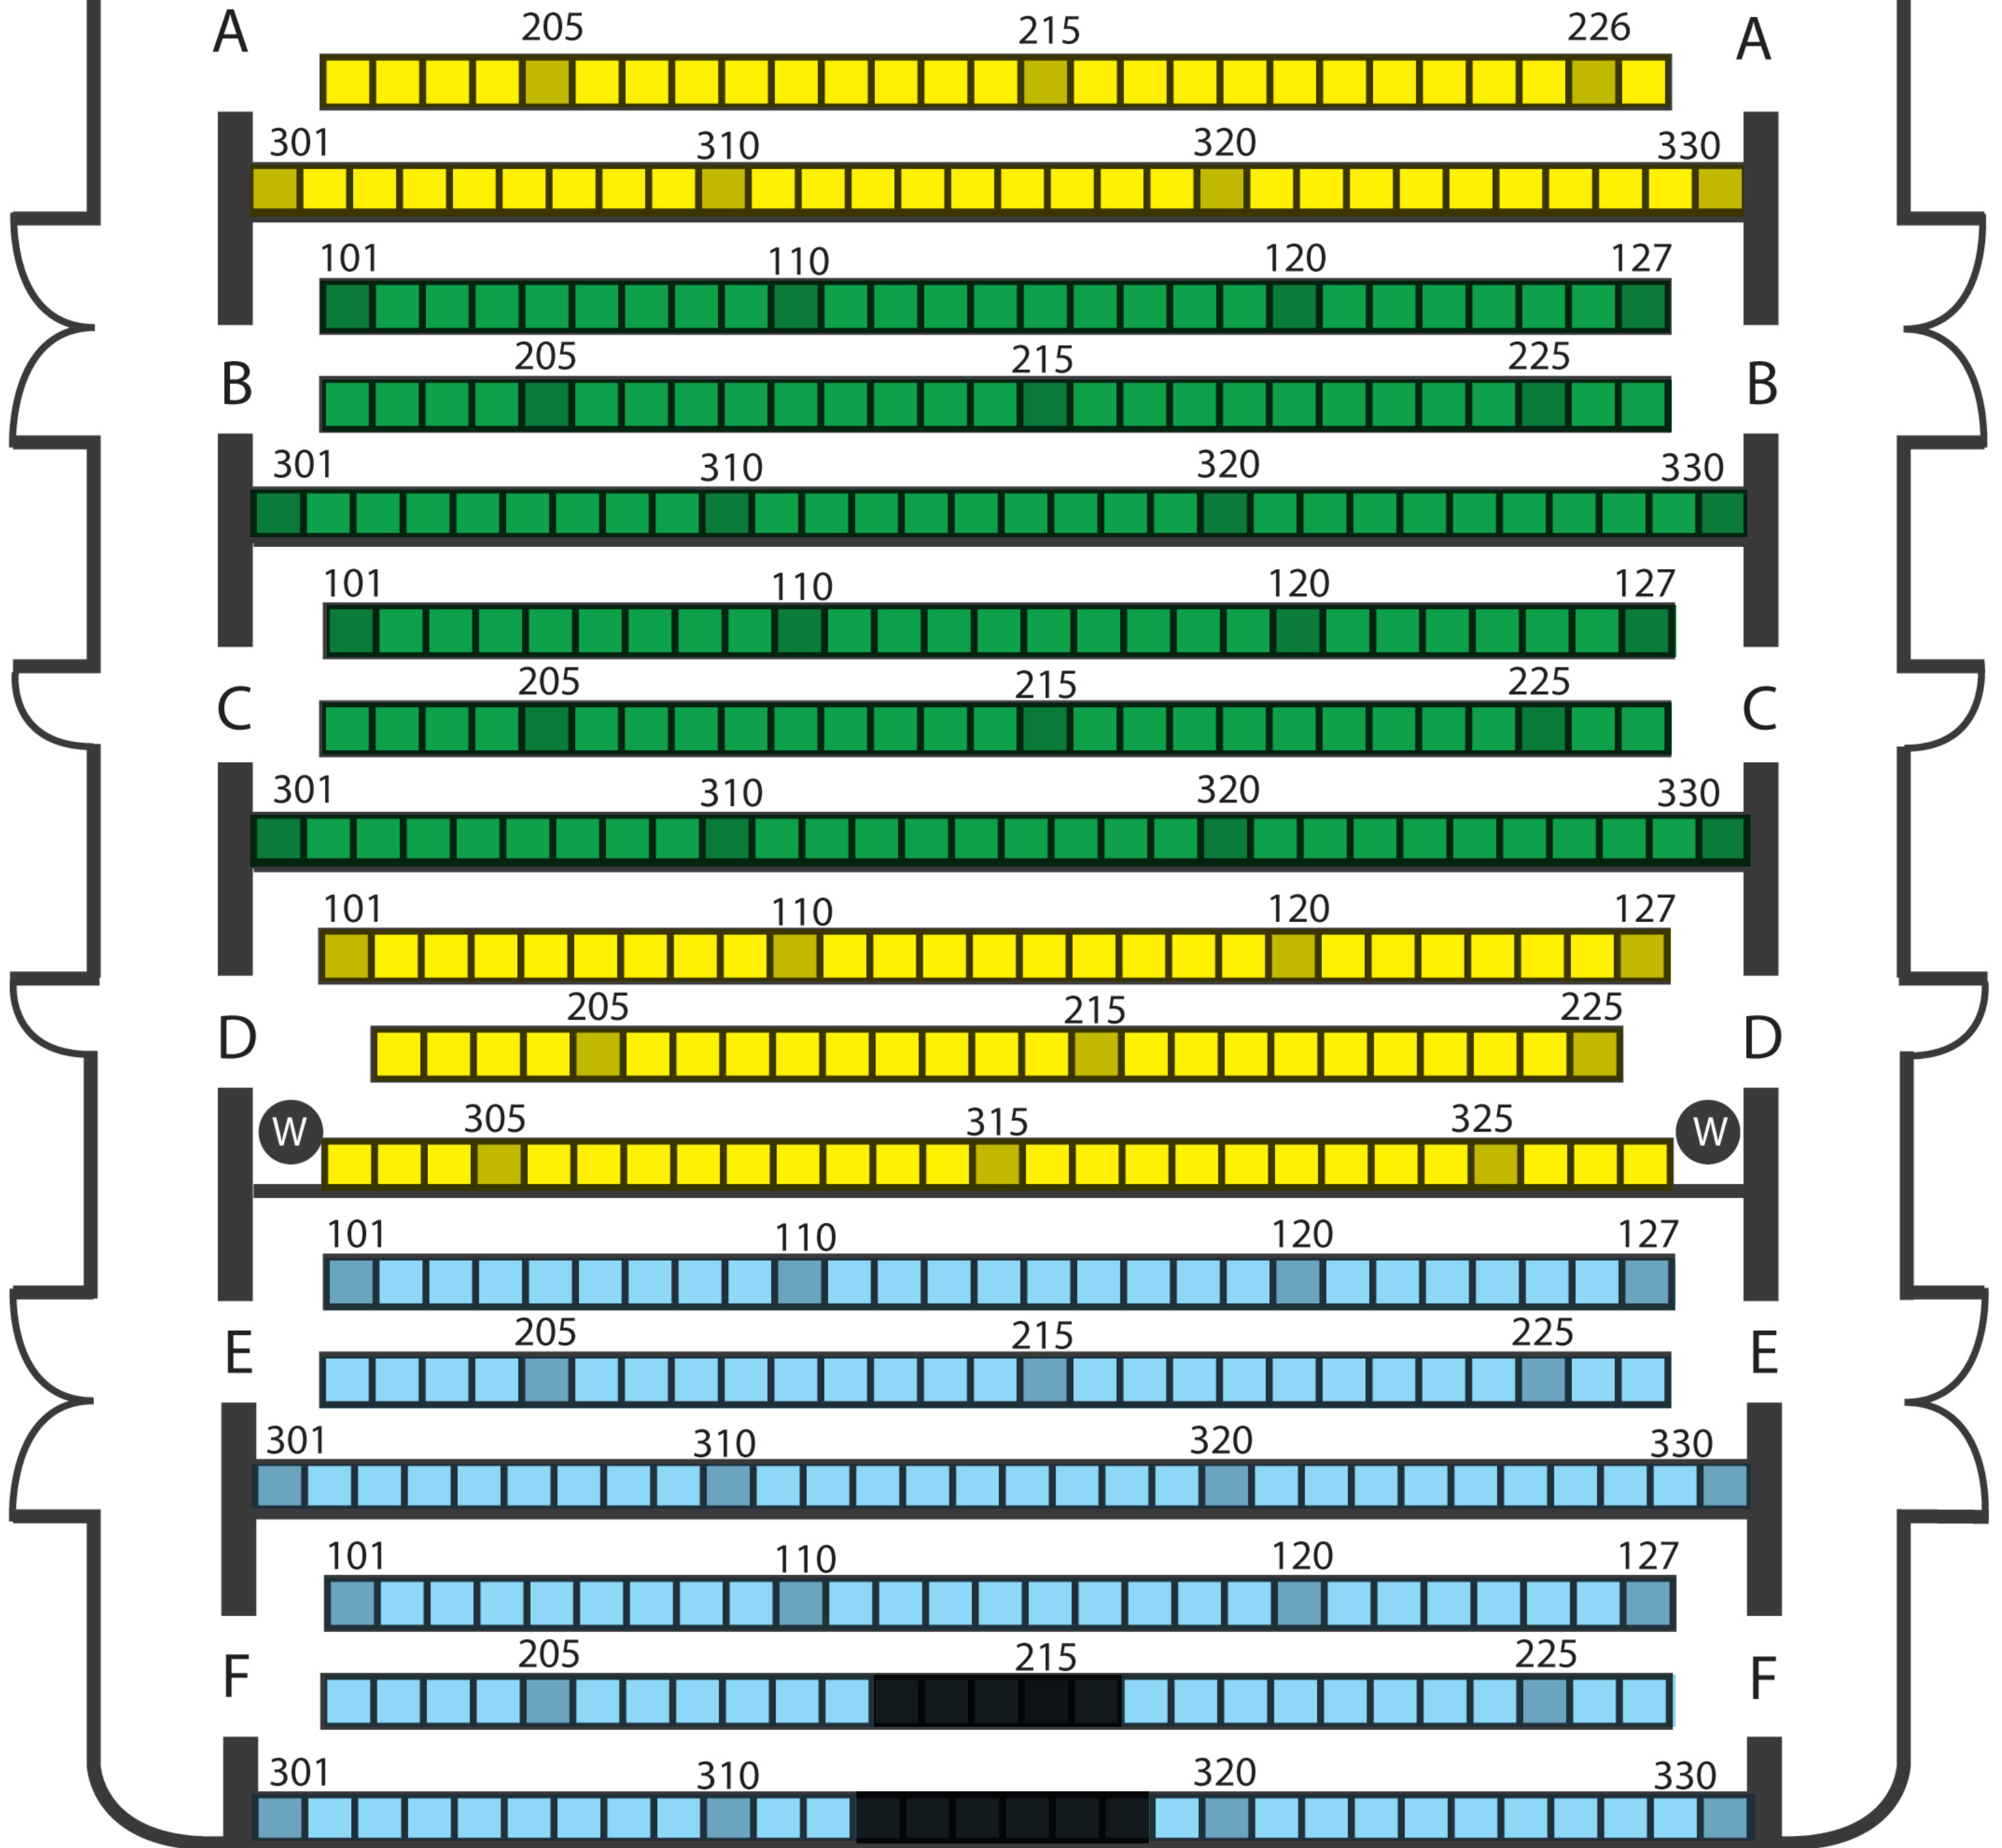

# STAGE

Theatre seats 472 and two wheelchairs

# LOBBY

**W** Wheelchair Positions